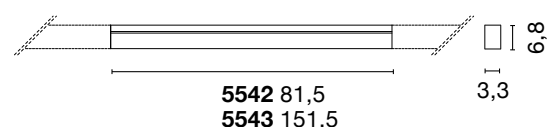

* Articolo standard a catalogo
* Standard catalogue item

Converter integrato
Converter on board

Dimmerabile a richiesta
Dimmable upon request

5542

1,1 kg

5543

1,5 kg

/W Led 12W 1641lm 4000K

/W Led 22,5W 3076lm 4000K

/WW Led 12W 1584lm 3000K

/WW Led 22,5W 2970lm 3000K

.01/W .01/WW

.01/W .01/WW