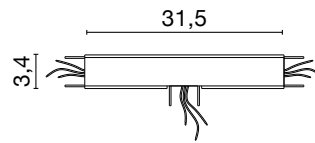

Giunzione a T
T joint

No montaggio a parete.
Not for wall mounting.

Diffusore 0948 incluso
Diffuser 0948 included

0942 0,35kg

/W Led 4,5W 615lm 4000K

/WW Led 4,5W 594lm 3000K

.01/W .01/WW