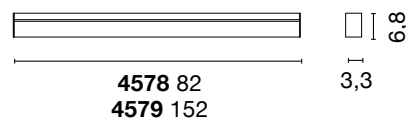

* Articolo standard a catalogo
* Standard catalogue item

Converter integrato
Converter on board

Dimmerabile a richiesta
Dimmable upon request

4578 82
4579 152

4578

1,1 kg

4579

1,5 kg

/W Led 12W 1641lm 4000K

/W Led 22,5W 3076lm 4000K

/WW Led 12W 1584lm 3000K

/WW Led 22,5W 2970lm 3000K

.01/W .01/WW

.01/W .01/WW