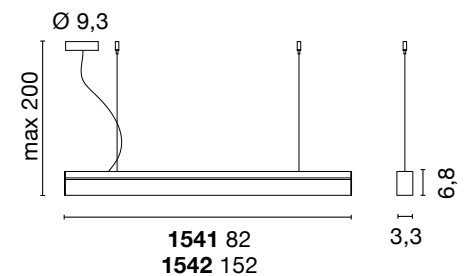

* Articolo standard a catalogo
* Standard catalogue item

Converter integrato
Converter on board

Dimmerabile a richiesta
Dimmable upon request

Doppia emissione su richiesta
Double emission upon request

1541

1,1 kg

1542

1,5 kg

/W Led 12W 1641lm 4000K

/W Led 22,5W 3076lm 4000K

/WW Led 12W 1584lm 3000K

/WW Led 22,5W 2970lm 3000K

.01/W .01/WW

.01/W .01/WW