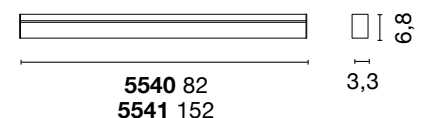

* Articolo standard a catalogo
* Standard catalogue item

Converter integrato
Converter on board

Dimmerabile a richiesta
Dimmable upon request

5540 1,1 kg

/W Led 12W 1641lm 4000K

/WW Led 12W 1584lm 3000K

IP 40

.01/W .01/WW

5541 1,5 kg

/W Led 22,5W 3076lm 4000K

/WW Led 22,5W 2970lm 3000K

IP 40

.01/W .01/WW