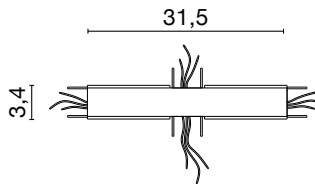

Giunzione a croce
Cross joint

No montaggio a parete.
Not for wall mounting.

Diffusore 0948 incluso
Diffuser 0948 included

0943 0,35 kg

/W Led 4,5W 615lm 4000K

/WW Led 4,5W 594lm 3000K

.01/W .01/WW