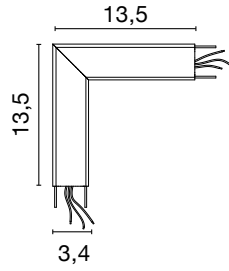

0941 0,4 kg

/W Led 3W 410lm 4000K

/v Led 3W 396lm 3000K

.01/W .01/WW