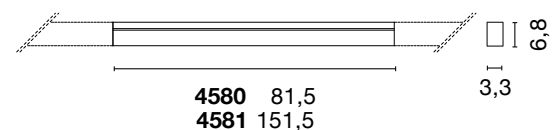

* Articolo standard a catalogo
* Standard catalogue item

Aggiungere diffusore 0948 e
copertura 0949 a misura
Add code 0948 diffuser and
code 0949 cover custom size

Elementi di giunzione inclusi
Joint elements are included

Converter integrato
Converter on board

Dimmerabile a richiesta
Dimmable upon request

4580	1,1 kg
/W Led 12W 1641lm 4000K	
/WW Led 12W 1584lm 3000K	
IP 40	
.01/W .01/WW	

4581	1,5 kg
/W Led 22,5W 3076lm 4000K	
/WW Led 22,5W 2970lm 3000K	
IP 40	
.01/W .01/WW