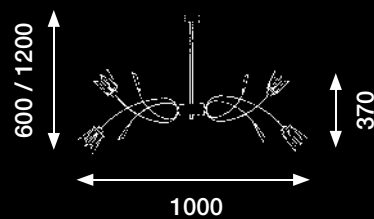

12x33/48W G9
220/240V