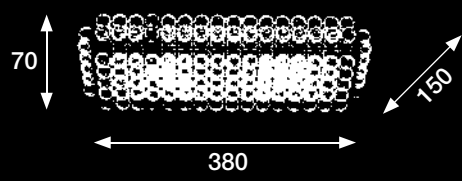

art. SOT 29506

91

2x33/48W G9 220/240V