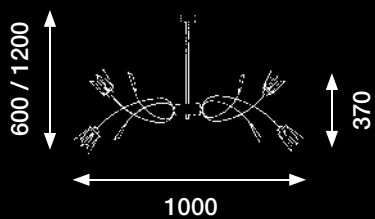

10x33/48W G9
220/240V