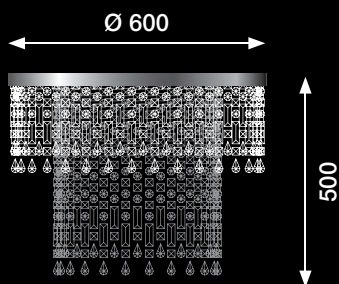

Suspension kit
SOT 01609 KS

art. SOT 41610

6x33/48W G9
220/240V