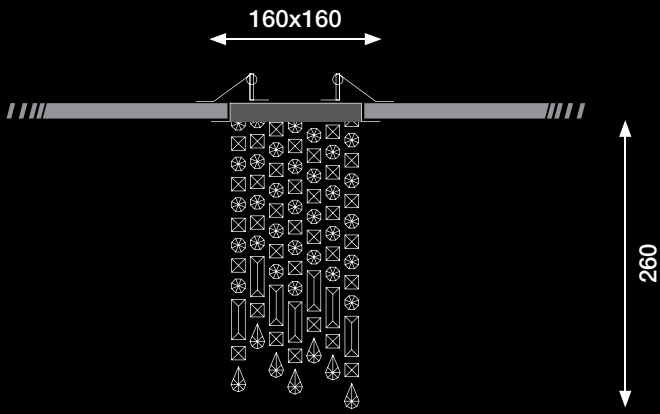

art. SOT 61701

1x33/48/60W G9
220/240V