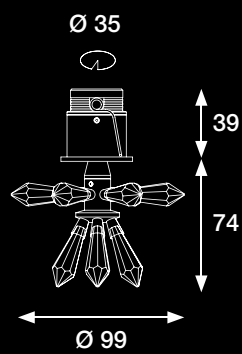

art. SOT 69543

91

1x20W G4 12V