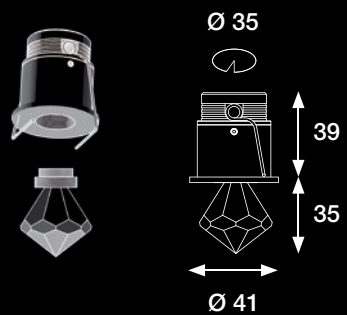

3W Led Downlight:
WHITE - art. SOT 69528
BLUE - art. SOT 69534
RGB - art.SOT 69540