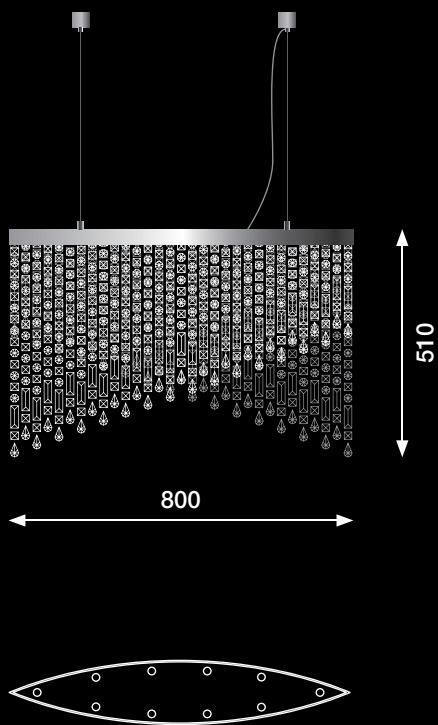

art. SOT 11704

00 91

10x33W G9
220/240V