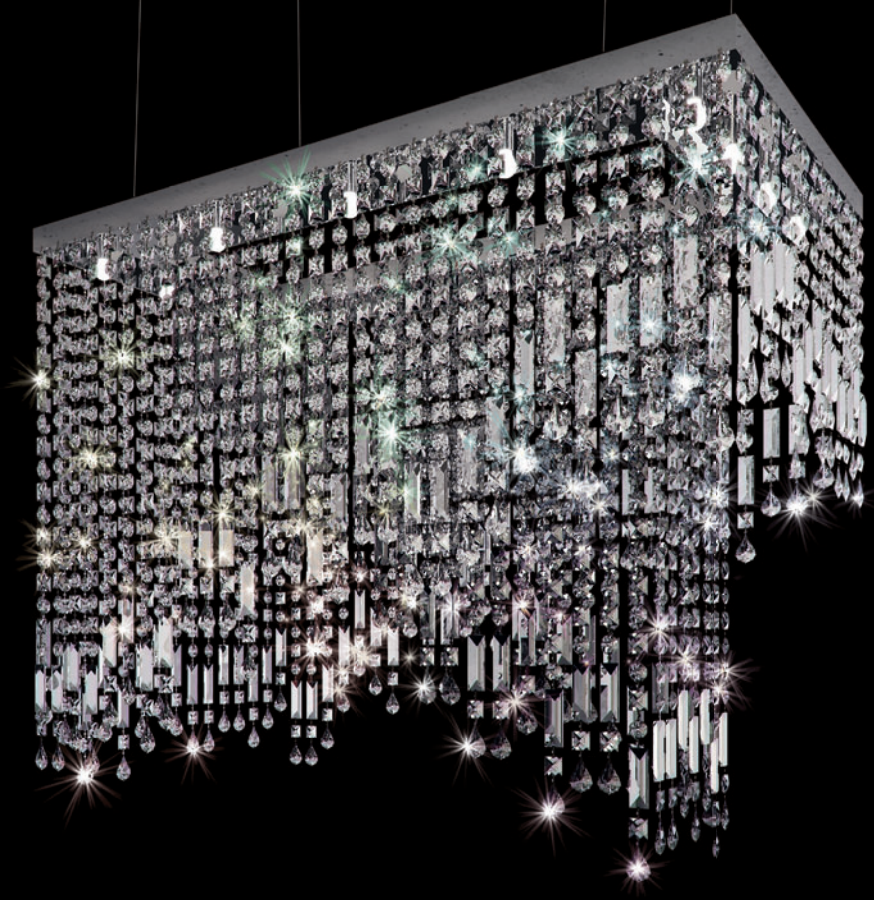

900x450

600

art. SOT 41615

12x33W G9
220/240V

600

art. SOT 41616

12x33W G9
220/240V

600

Suspension kit
SOT 01615 KS

art. SOT 41617

12x33W G9
220/240V