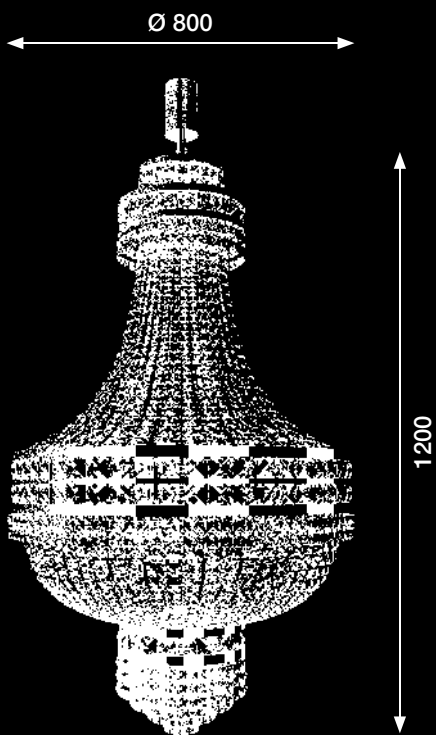

art. SOT 11705

16x42W E27
220/240V