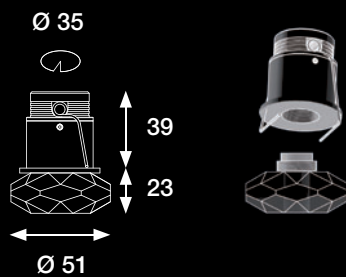

3W Led Downlight:
WHITE - art. SOT 69523
BLUE - art. SOT 69529
RGB - art. SOT 69535