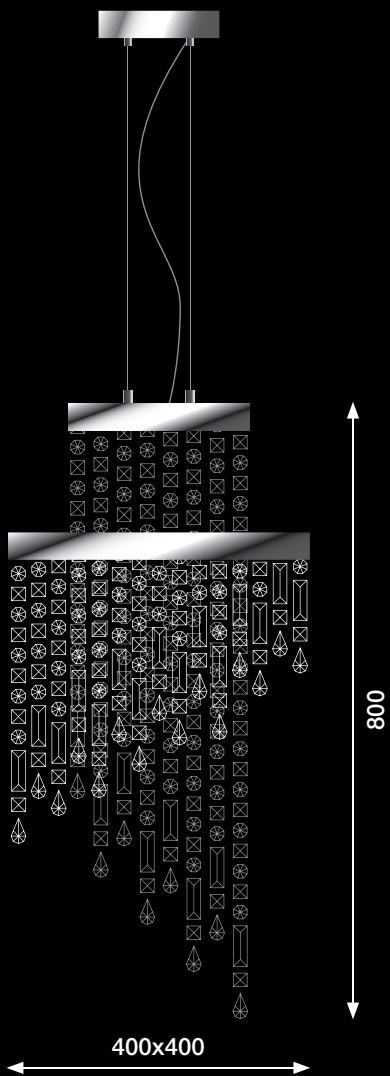

art. SOT 11703

8x33/48/W G9
220/240V