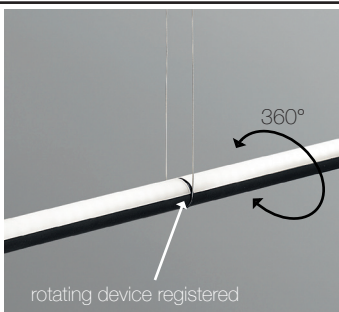

VOLTA will be available shortly for shipping within a custom packaging, safe and precious.

DESIGN

1. Available in 12 combinations:

- a· 3 lengths: 123 cm, 158 cm, 200 cm.
- b· 4 colors: anodized red, anodized aluminum, anodized black, white.

- 2. Single canopy, same color of the body.
- 3. Extruded aluminum, with steel bar for additional rigidity.
- 4. Diffuser in satin PPMA, to reproduce a nearly glass effect.
- 5. Wiring through steel cables only (low voltage).
- 6. Registered model.