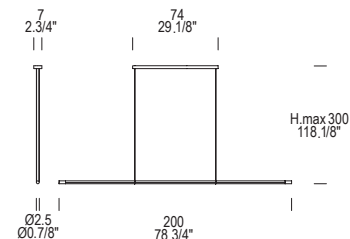

LEUCOS srl

via delle industrie 16/B - 30030 Salzano (VE) - Italy
tel. +39 041 5741111 - fax +39 041 5741321