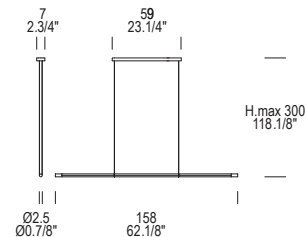

VOLTA S 200

39W LED 2700K 3291lm