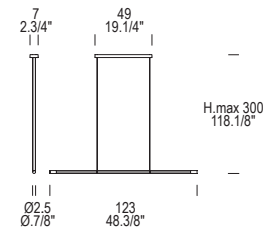

VOLTA S 120

23W LED 2700K 1952lm

VOLTA S 160

30W LED 2700K 2561lm